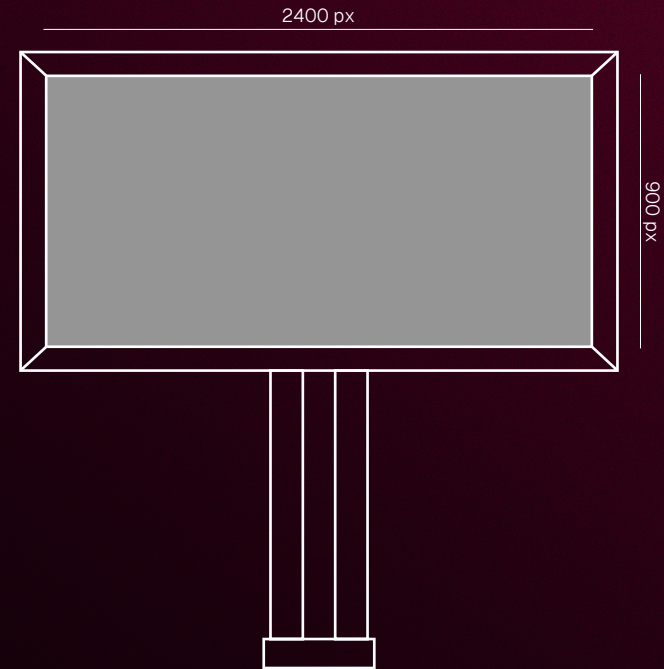

Led Screen Specification

LIVE ARTWORK	
Dimensions:	12x4.5 M
Live size	2400x900 px
Resolution:	150 dpi or 300 dpi
File format:	Jpeg, Png, Mp4
Mode	E-RGB
Max file sizeU	p to 250 Mb

Ensure all content is prepared and supplied with the correct resolution, format, and any required media files for LED screen display